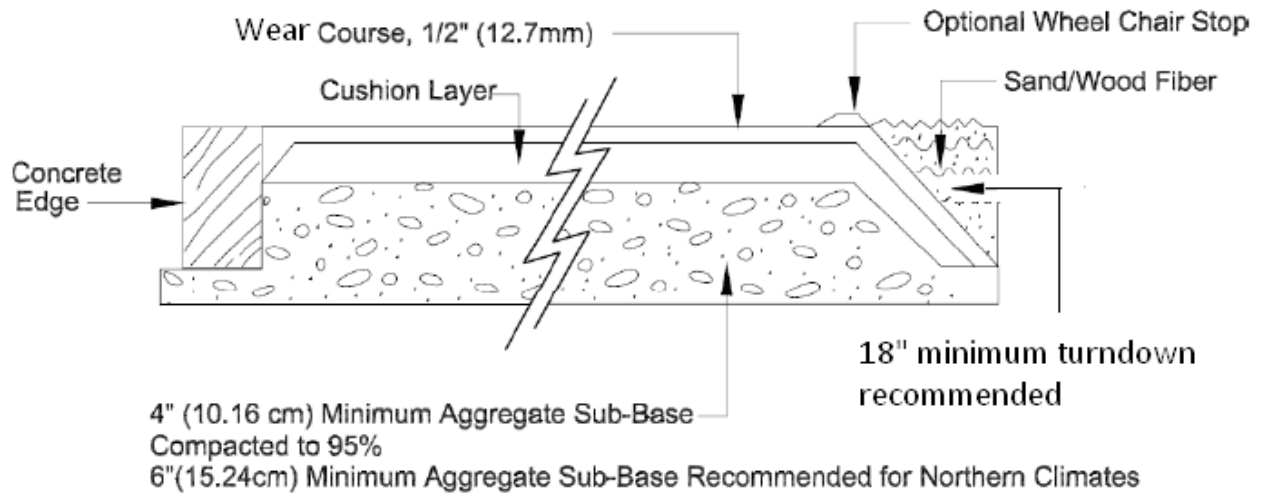

DETAIL 1. Turndown to Sand or Wood Fiber

Installed by American Safety Surface, LLC. – Document provided by A PlayCore Company.